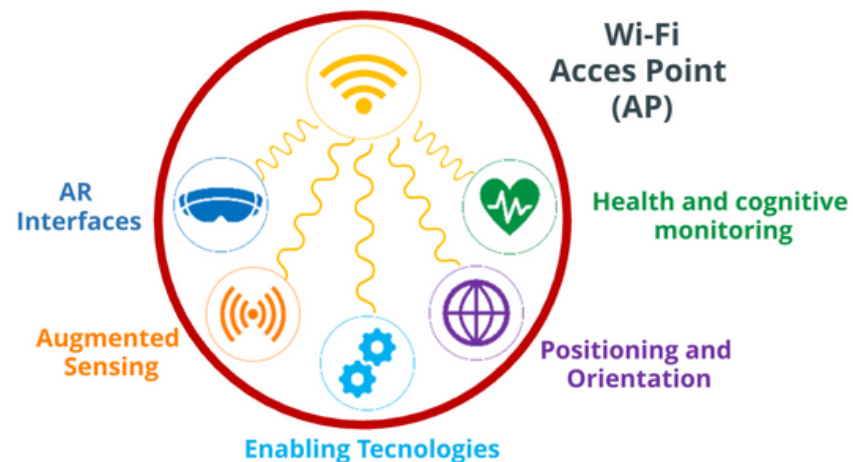

[Tel. +351 213 100 450](tel:+351213100450)

[Fax. +351 213 100 445](tel:+351213100445)

About INOV

INOV - INESC Inovação is one of the largest Portuguese R&D infrastructures dedicated to innovation in the areas of ICT and Electronics.

A private non-profit institute that fosters relations between Higher Education Institutions and society and the economy, with a view to increasing their competition.

How it works

- Customized communication gateway module, hosted by each team member
- Provides a self-organised intra-first responder ad hoc communication network
- Independent from established telecommunications infrastructures, which may be absent or damaged
- Supported in a mesh network topology for increased coverage
- Allow first responders to collaborate efficiently and securely