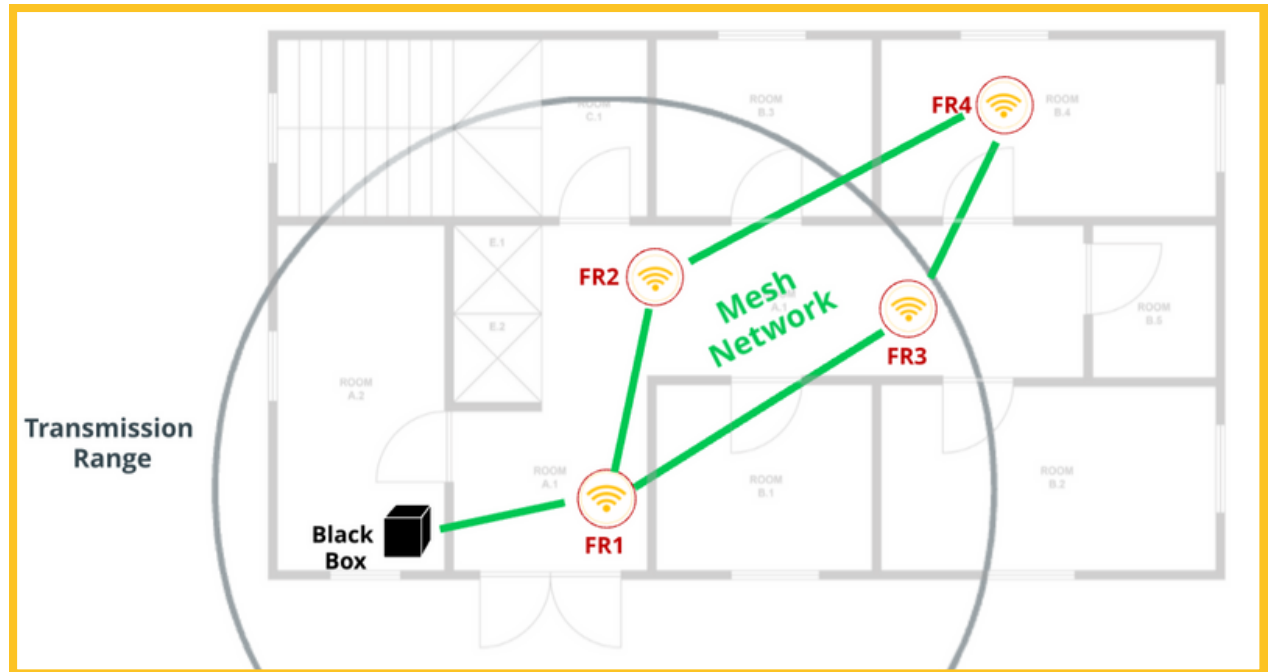

A private non-profit institute that fosters relations between Higher Education Institutions and society and the economy, with a view to increasing their competition.

How it works

- Customized communication gateway module, hosted by each team member
- Provides a self-organised intra-first responder ad hoc communication network
- Independent from established telecommunications infrastructures, which may be absent or damaged
- Supported in a mesh network topology for increased coverage
- Allow first responders to collaborate efficiently and securely